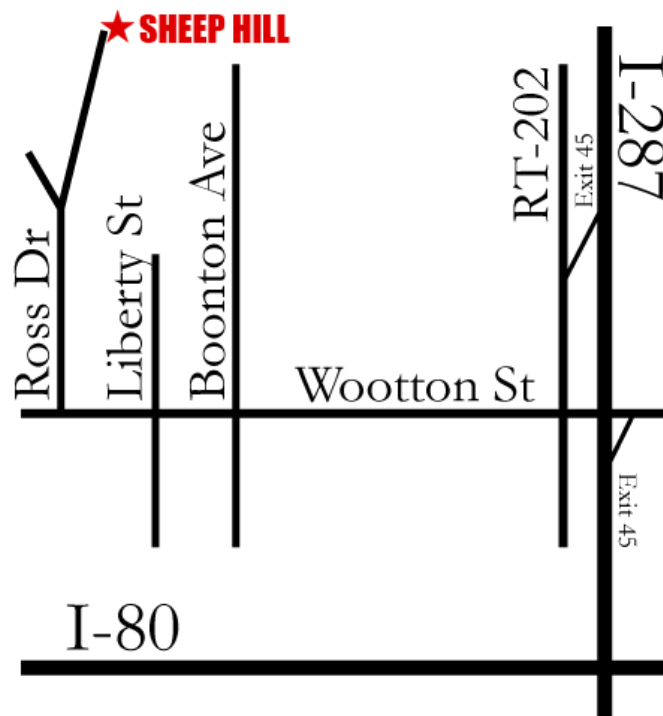

You can contact the club at contacts@sheephillastro.org to set up a special event.

The observatory is located at the end of
Ross Drive in Boonton, NJ

Sheep Hill Astronomical Association

Boonton, NJ

Viewing the Universe Since 1973