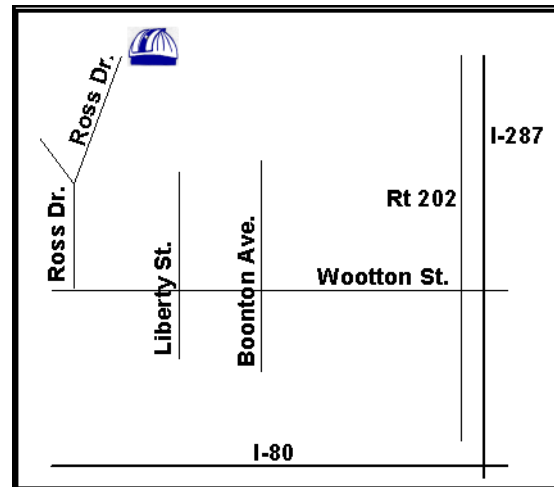

You can contact the club at contacts@sheephillaastro.org to set up a special event.

Sheep Hill Astronomical Association

The observatory is located at the end of
Ross Drive in Boonton, NJ

Boonton, NJ

On The Threshold Of Tomorrow